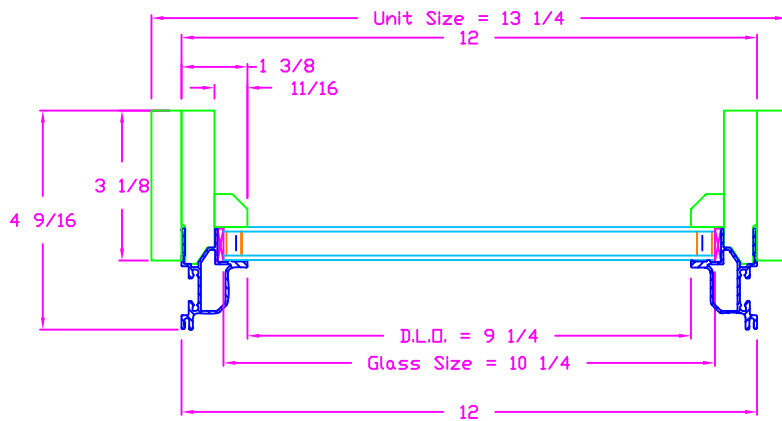

Vertical Section

Horizontal Section

SUN WINDOWS
OWENSBORO, KY.

DESCRIPTION: Horizontal & Vertical Section drawings for the SunClad USA Replacement Fixed Lite

COLOR:

MAT'L:

DRAWN BY:
Scott Merkel

REVISIONS

REV

DESCRIPTION

BY

DATE: 3/27/07

PART NO.:

COST:

SCALE: 1/4" = 1"

X-FULL: