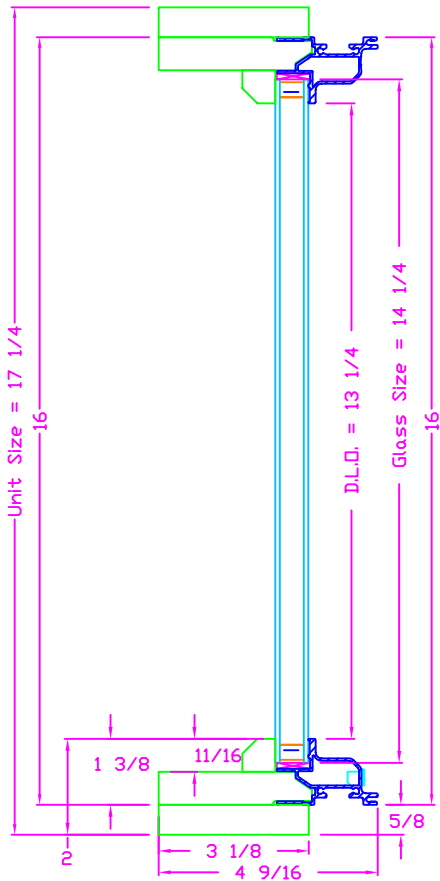

Vertical Section

Horizontal Section

SUN WINDOWS
OWENSBORO, KY.

DESCRIPTION: Horizontal & Vertical Section drawings for the SunClad USA Replacement Fixed Lite

COLOR:

MAT'L:

DRAWN BY:
Scott Merkel

REVISIONS

REV

DESCRIPTION

BY

DATE: 3/27/07

PART NO.:

COST:

SCALE: 1/4" = 1"

X-FULL: